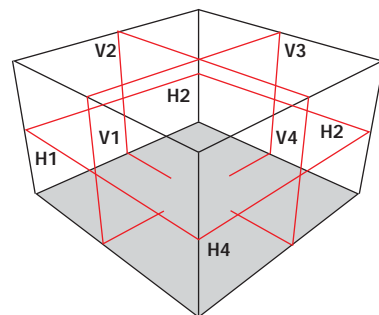

Why Buy an XL5?

- Automatic self-levelling
- Multiple crosslines
- Tripod mountable
- Indoor & outdoor use
- 50m+ outdoor range
- Water & dust resistant
- Dual reading detector