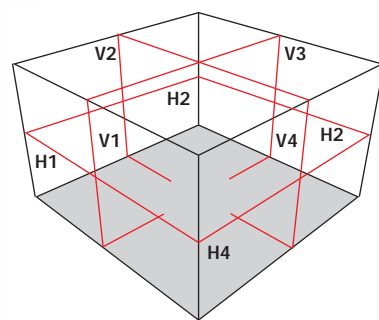

## Why Buy an XL3?

- Gravity self-levelling
- Multiple crosslines
- Tripod mountable
- Indoor & outdoor use
- 50m+ outdoor range
- Water & dust resistant
- Dual reading detector