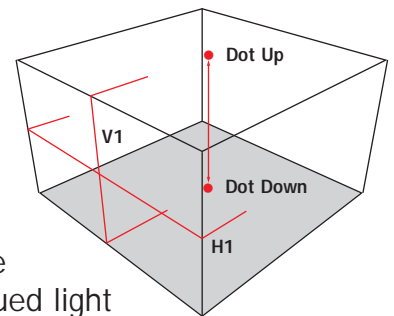

*See www.spoton.com.au for terms and conditions of warranty.