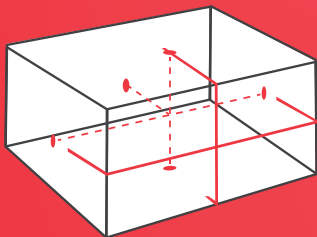

Powerline

S7BL

DOT & CROSSLINE LASER

Code: 50033 Barcode: 9331197000452

| Features | Specifications | Powerline S7BL | Includes |
|---------------------------------|-----------------|------------------------------|------------------------|
| Red laser beam | Accuracy | ±2mm at 10m | Powerline S7BL |
| Self-levelling (pendulum) | Laser class | 2 Red | Detector & clamp |
| Horizontal & vertical crossline | Operating range | 50m (with included detector) | Mini indoor tripod |
| 5x laser dots spaced 90° apart | Levelling range | ±4° | Magnetic base |
| Pulse mode for detector use | Battery life | 10 hours + | Laser target & glasses |
| Out of level alert | IP rating | 54 | Alkaline batteries |
| | | | Carry case |