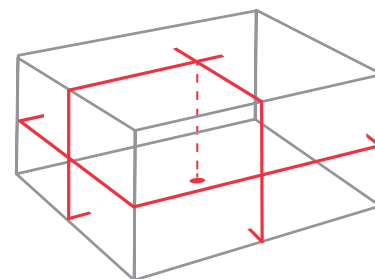

Powerline

XL1 MULTI-LINE LASER

Self-levelling (pendulum)

1x horizontal line equalling 120°

Pulse mode

Plumb up (crossline)

2x vertical lines spaced 90° apart

Plumb down (dot)

✓ **6 YEAR WARRANTY**

🕒 **24/7 CUSTOMER SUPPORT**

Product code: 50034

Specifications	Powerline XL1
Accuracy	±2mm at 10m
Laser class	2 Red
Battery life	10 hours
Levelling range	±5°
Range	50m (with detector)
IP rating	65