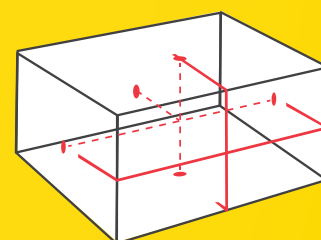

CROSS 2 PRO

CROSSLINE LASER

Code: 400006 Barcode: 9331197002234

Features	Specifications	Cross 2 Pro	Includes
Red laser beam	Accuracy	±2mm at 10m	Cross 2 Pro
Self-levelling (pendulum)	Laser class	2 Red	Levelling base
Horizontal & vertical crossline	Operating range	50m (with optional detector)	Laser target & glasses
5 laser dots at 90° apart	Levelling range	±4°	Alkaline batteries
Pulse mode for optional detector use	Battery life	10 hours +	Carry case
Out of level alert	IP rating	54	